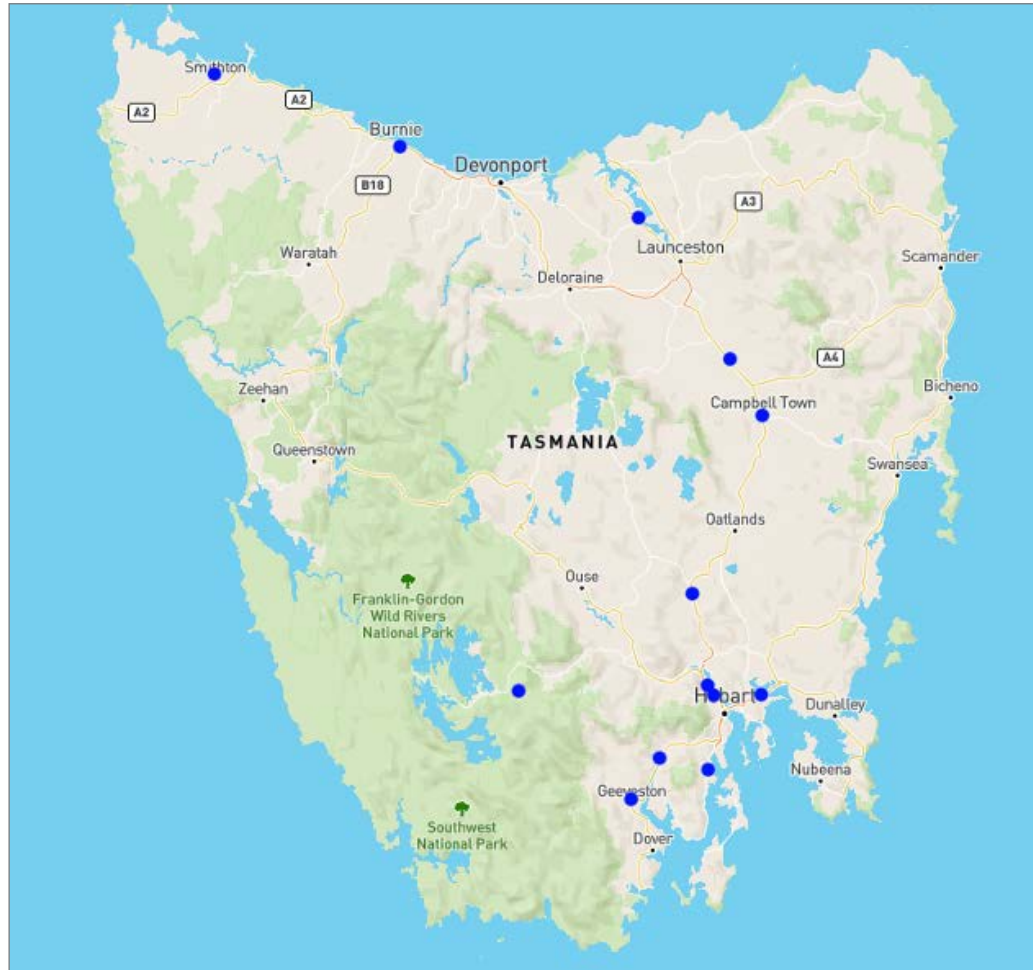

TAS

● Heavy Transport Sites