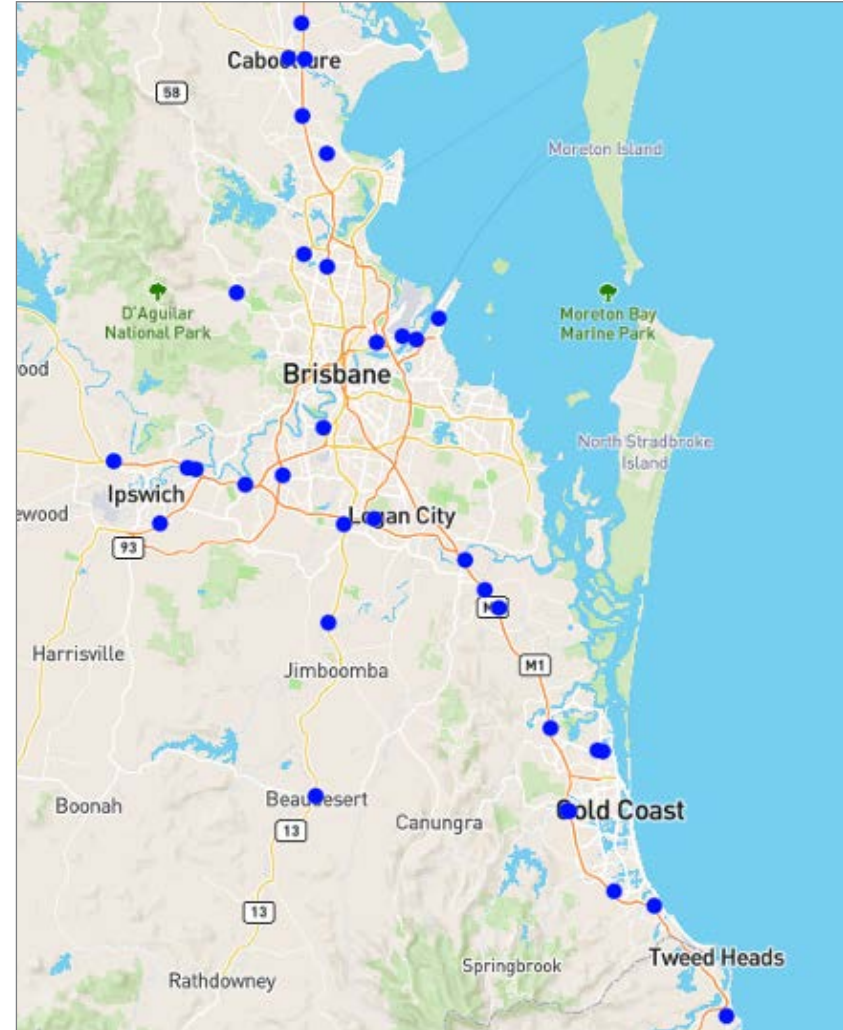

QLD

● Heavy Transport Sites