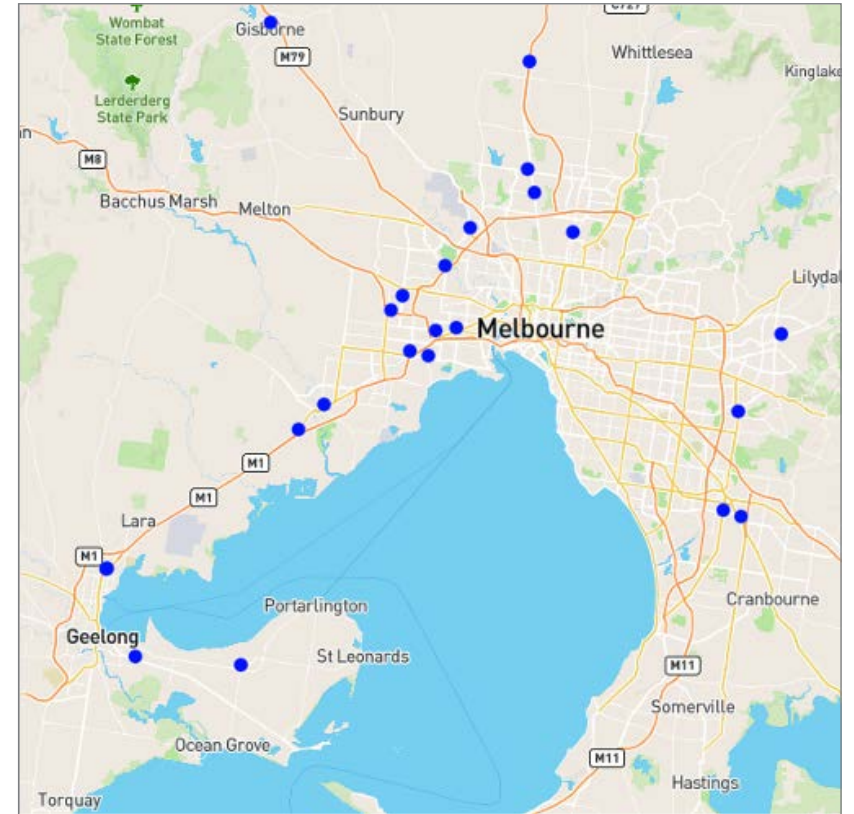

VIC

● Heavy Transport Sites