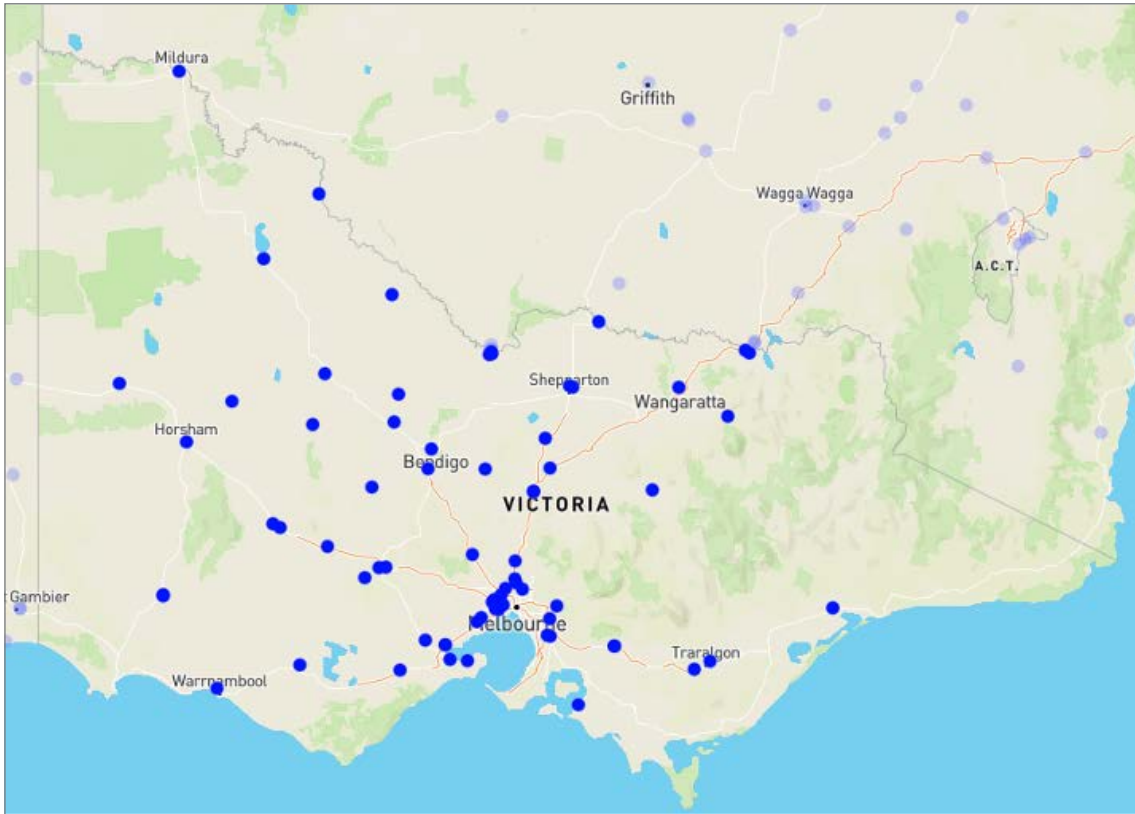

VIC

● Heavy Transport Sites