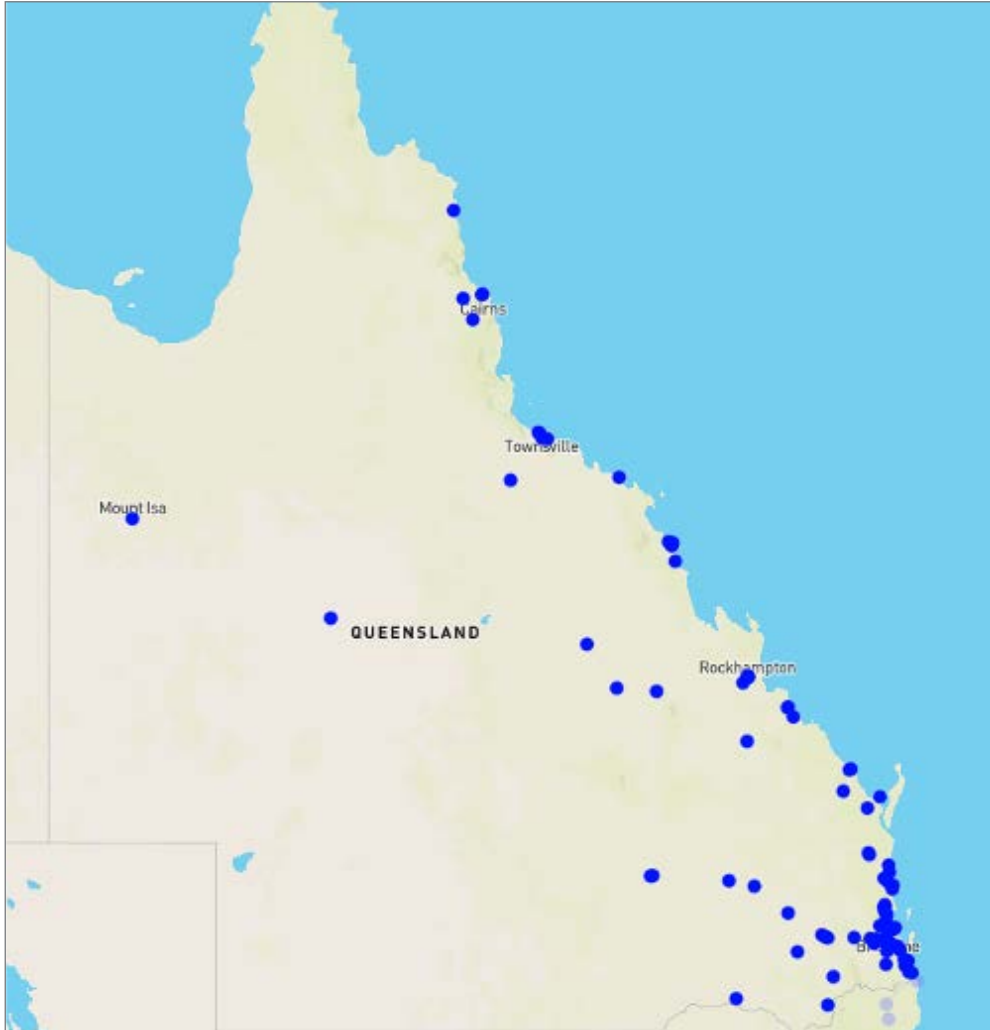

QLD

● Heavy Transport Sites