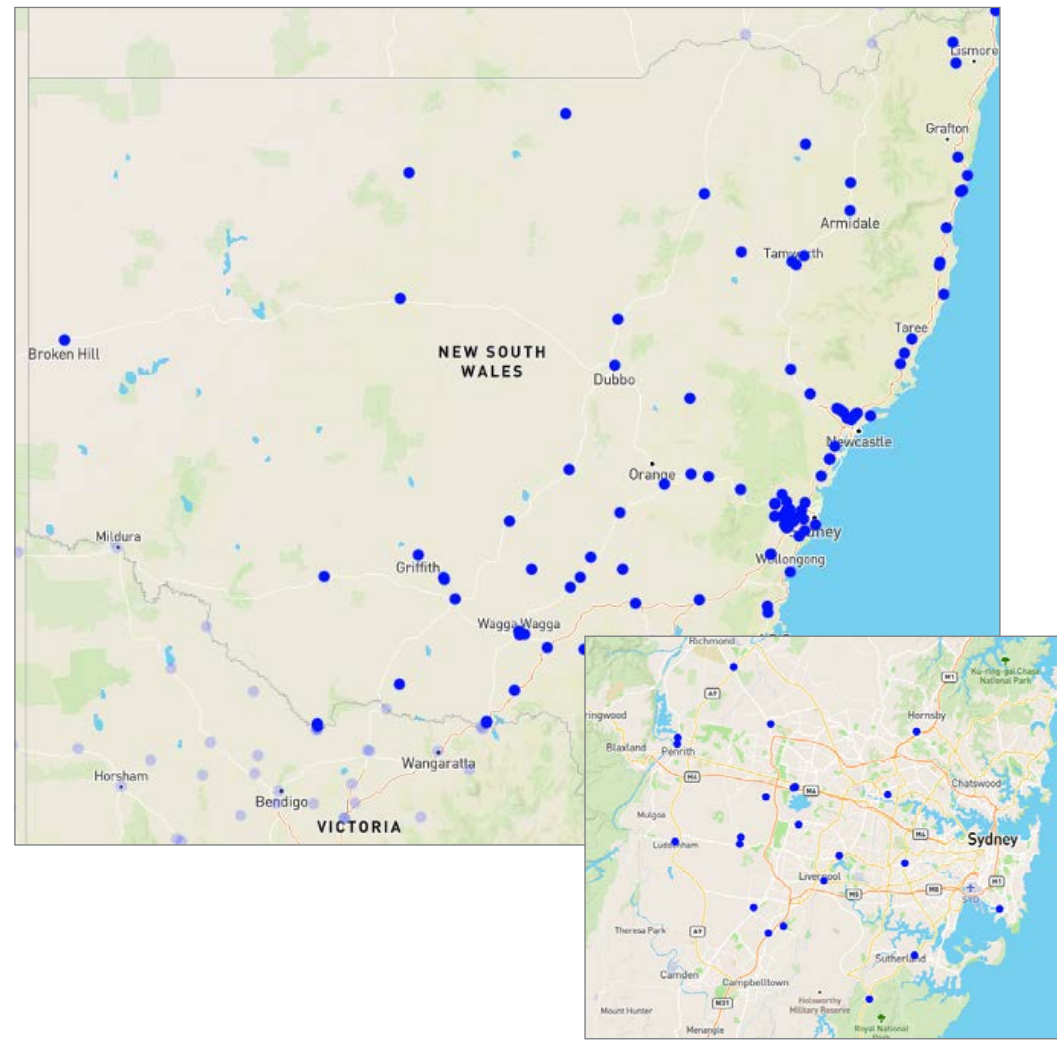

CONTENTS

1.0	AUSTRALIAN CAPITAL TERRITORY & NEW SOUTH WALES	4
1.1	NORTHERN TERRITORY & SOUTH AUSTRALIA	13
1.2	TASMANIA	17
1.3	QUEENSLAND	19
1.4	VICTORIA	26
1.5	WESTERN AUSTRALIA	32

ACT

NSW

LOCATION ID	LOCATION NAME	STATE	ADDRESS	PHONE	OPEN 24/7	24 HOUR OUTDOOR PAYMENT TERMINAL	FUEL PAY	ADBLUE PACK	ADBLUE BULK	CANOPY HEIGHT (M)	MAX TRUCK SIZE	PUMP TYPE	TRUCK PARKING	RESTAURANT	TAKEAWAY	DISABLED TOILET	TOILET	SHOWER	DRIVER LOUNGE
22050	HUME DIESEL STOP	ACT	TRALEE ST OFF THE MONARO HWY	1800 240 398			-			5.5				-	-	-	-	-	-
22546	KIPPAX HOLT	ACT	1 HARDWICK CRES	02 6254 0352	-	-		-	-	NO CANOPY			-	-		-		-	-

36206	ALBURY	NSW	127 NORTH ST	02 6041 3404			-	-	-	5.5				-		-		-	-
37395	ALBURY NORTH	NSW	79 UNION RD	02 6040 6177	-	-				5.5			-	-		-		-	-
22470	ARMIDALE	NSW	142 MARSH ST CNR BARNEY ST	02 6772 4000	-	-			-	NO CANOPY			-	-		-		-	-
22660	BANKSMEADOW DIESEL STOP	NSW	1-3 PENRHYN RD	1800 240 398		-	-			4.5			-	-		-		-	-
25565	BATEMANS BAY	NSW	2 PRINCES HWY CNR KINGS HWY	02 4472 1519						4.3			-	-				-	-
22714	BEGA DEPOT FRONT	NSW	36-40 LAGOON ST	02 6491 2800			-		-	NO CANOPY			-	-	-	-	-	-	-
22022	BERESFIELD	NSW	YANGAN AVENUE	02 4014 5330	-	-	-			4.5			-					-	-
22030	BERESFIELD NORTH	NSW	WEAKLEYS DR CNR BALOOK DR	02 40145322			-			4.5			-					-	-
25590	BLAYNEY OPT	NSW	3 MARIA STREET	02 6368 2634			-	-	-	NO CANOPY			-	-	-	-	-	-	-